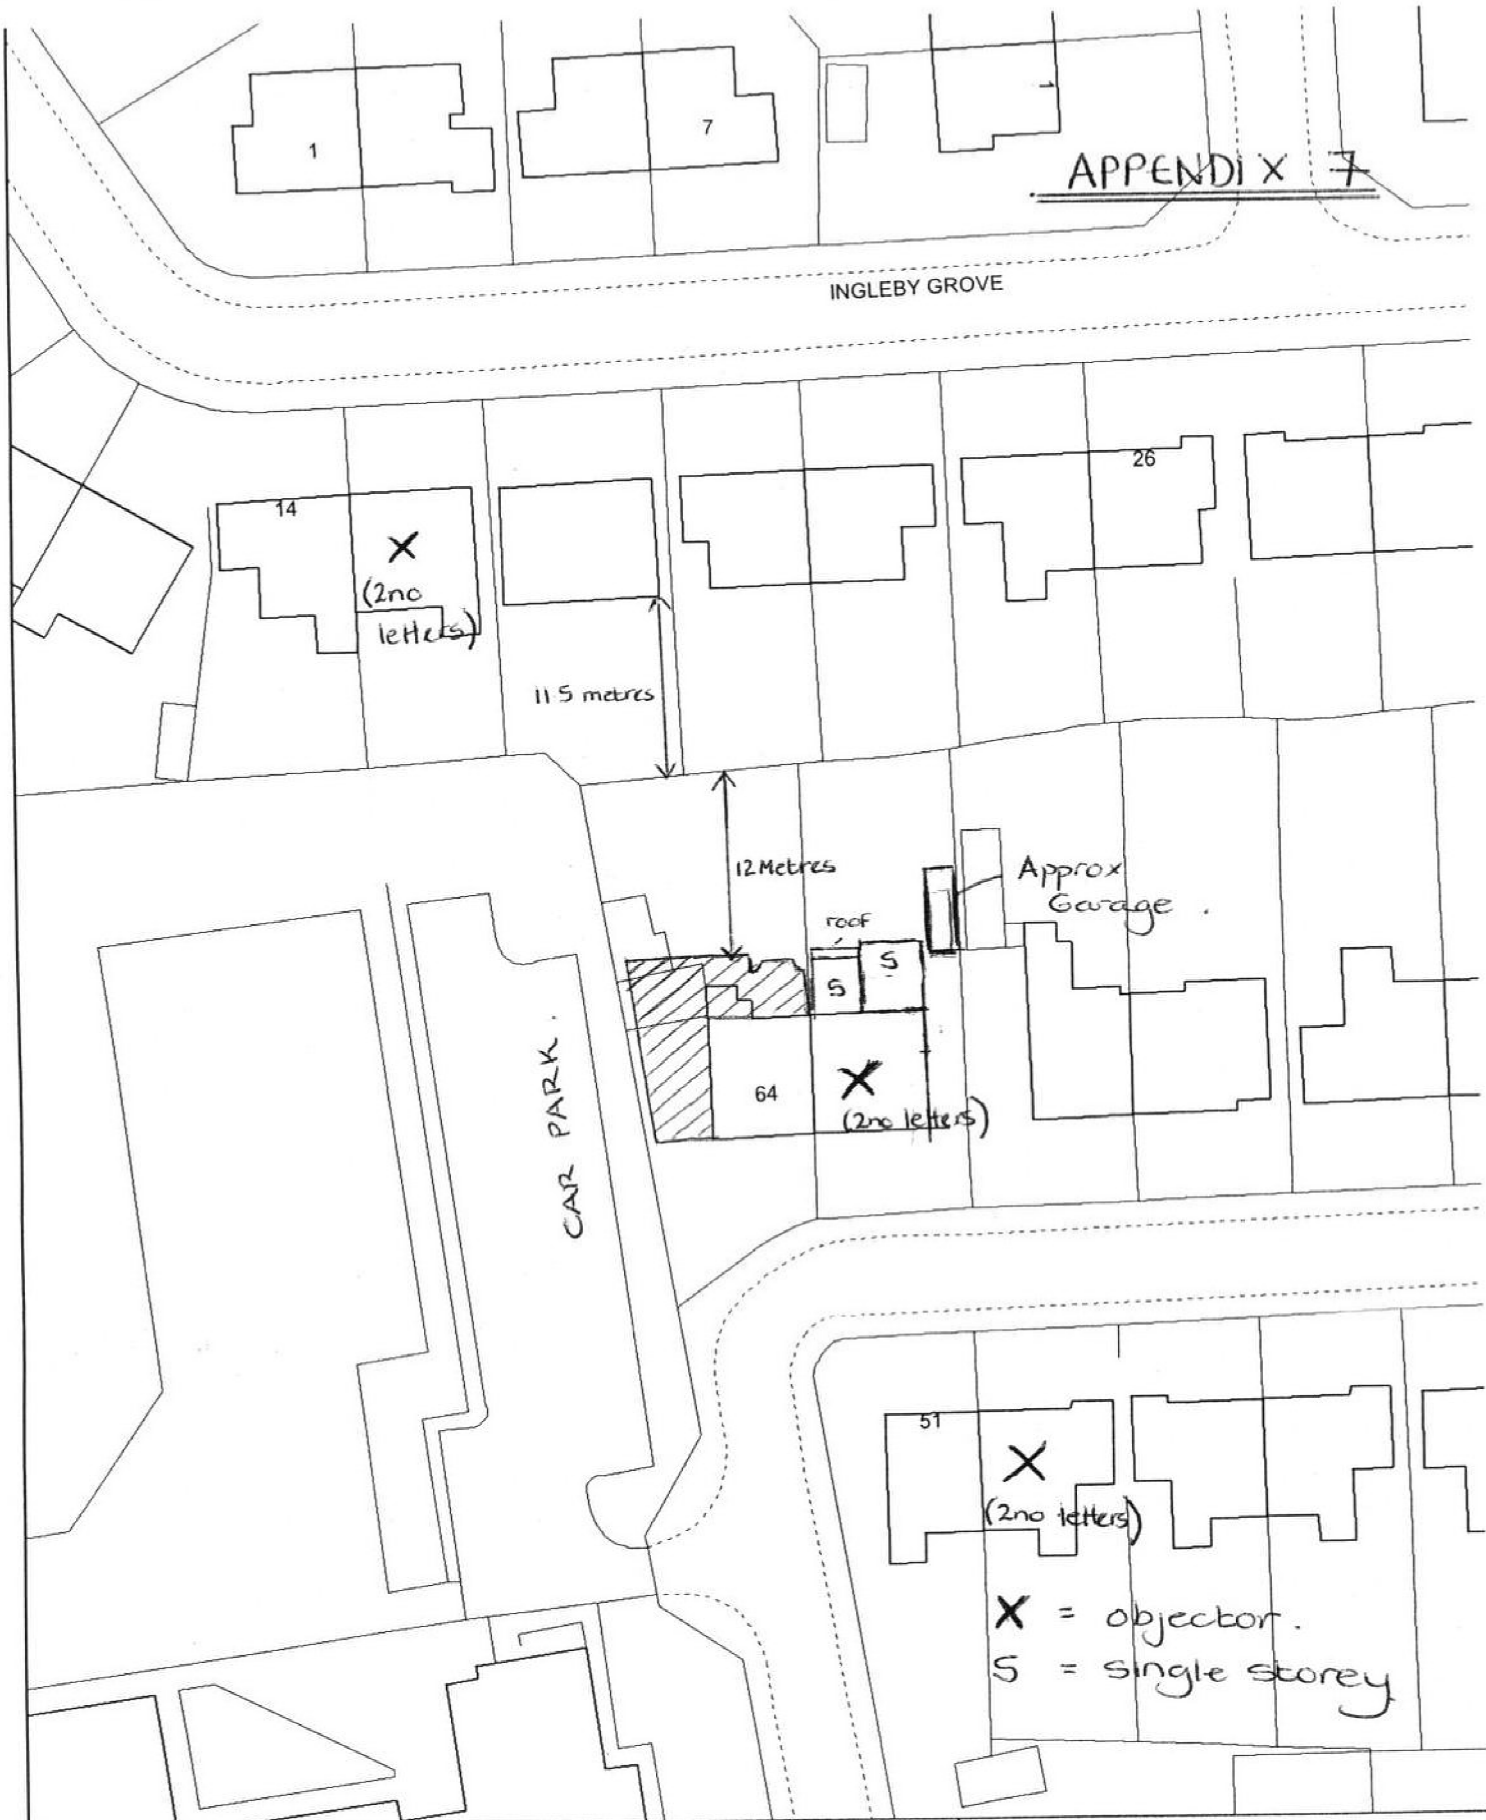

APPENDIX 7

INGLEBY GROVE

Stockton-on-Tees
BOROUGH COUNCIL

Carol Straughan
Head of Planning
Gloucester House, Church Road,
Stockton-on-Tees, TS18 1TW
Tel (01642) 526022 Fax (01642) 526048

This map is reproduced from Ordnance Survey material with the permission of Ordnance Survey on behalf of the Controller of Her Majesty's Stationery Office.
© Crown copyright.
Unauthorised reproduction infringes Crown copyright and may lead to prosecution or civil proceedings.
Stockton-on-Tees Borough Council 100023297 2006

Title

Date

Scale 1:500